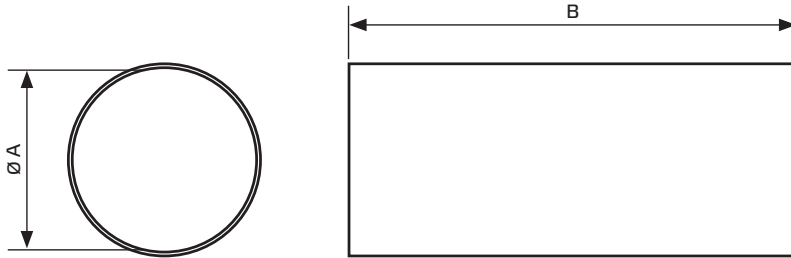

DATA SHEET

Pre-Filter Standard Line/Green Line

| Type | ID | For models: | Ø A inch | B inch | Weight lbs |
|-----------------------|--------|--|-------------|-----------|---------------|
| Prefilter KFI 330SL | 151063 | KFI 330SL / 206cfm | 11.8 | 13.4 | |
| Prefilter KFI 500SL | 151071 | KFI 500SL / 420cfm | 15.8 | 19.7 | |
| Prefilter KFI 660SL | 151064 | KFI 660SL / 412cfm | 11.8 | 26.0 | |
| Prefilter KFI 750SL | 151070 | KFI 750SL / 600cfm | 15.8 | 29.5 | |
| Prefilter KFI 1000SL | 151069 | KFI 1000SL / 840cfm | 15.8 | 39.4 | |
| Prefilter KFI 1250SL | 151068 | KFI 1250SL / 1020cfm | 15.8 | 49.2 | |
| Prefilter KFI 1500SL | 151067 | KFI 1500SL / 1260cfm | 15.8 | 59.1 | |
| Prefilter KFI 150GL | 151092 | KFI 150 bayonet / 88/176cfm | 5.7 | 9.8 | |
| Prefilter KFI 300GL | 151091 | KFI 300 bayonet / 175/350cfm | 5.7 | 17.7 | |
| Prefilter KFI 425GL | 151090 | KFI 425 4"/250cfm | 7.9 | 13.8 | |
| Prefilter KFI 425S-GL | 151088 | KFI 425 bayonet / 250/500cfm | 5.7 | 23.6 | |
| Prefilter KFI 800GL | 151087 | KFI 800 6"/470cfm | 11.8 | 13.4 | |
| Prefilter KFI 1000GL | 151086 | KFI 1000 6"/650cfm | 11.8 | 19.7 | |
| Prefilter KFI 1500GL | 151085 | KFI 1500 8"/882cfm | 11.8 | 29.5 | |
| Prefilter KFI 2000GL | 151084 | KFI 2000 8"/1180cfm | 11.8 | 39.4 | |
| Prefilter KFI 2500GL | 151083 | KFI 2500 10"/1471cfm | 13.8 | 39.4 | |
| Prefilter KFI 3000GL | 151082 | KFI 3000 12"/1765cfm | 15.8 | 39.4 | |
| Prefilter KFI 3500GL | 151081 | KFI 3500 14"/2060cfm | 17.7 | 39.4 | |
| Prefilter KFI 4500GL | 151080 | KFI 4500 NF/2650 cfm KFI 4500 14"/2650cfm | 19.7 | 39.4 | |