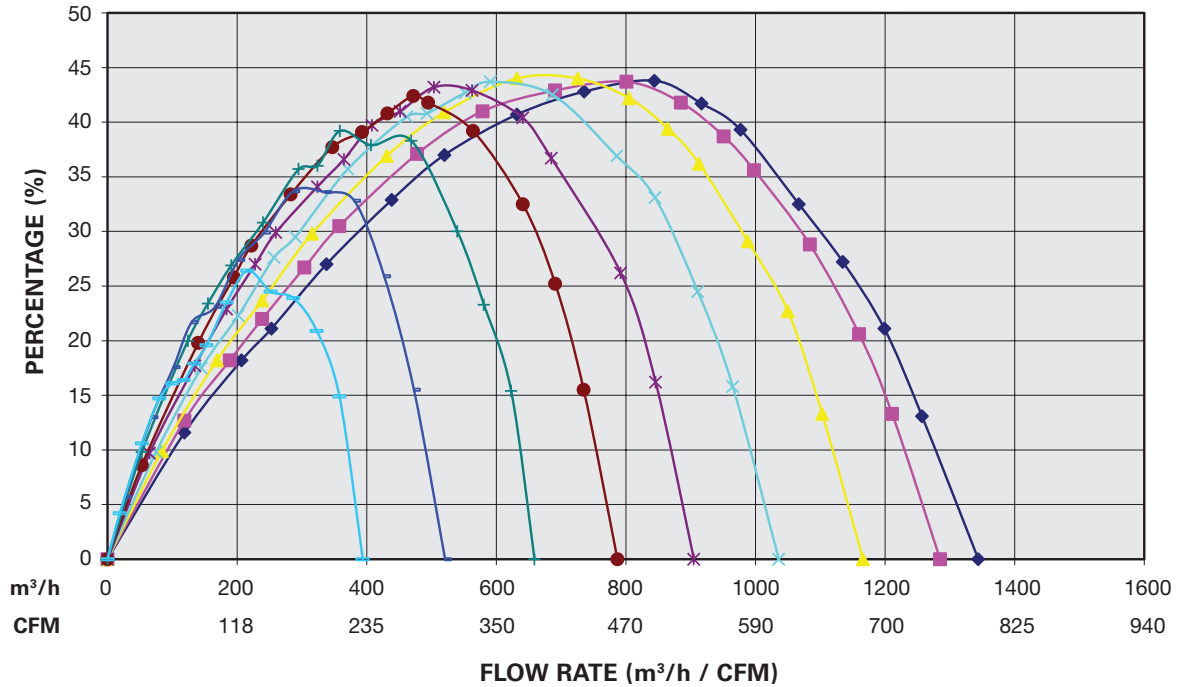

DESCRIPTION

1~ 110-120V / 50/60HZ / ME72 / 2933RPM / 118W / 1,47A

FLOW RATE CHART

MODEL 8EC

STATIC EFFICIENCY CHART

POWER CONSUMPTION

MODEL 8EC

CURRENT

SPEED CHART

MODEL 8EC

TOTAL EFFICIENCY CHART