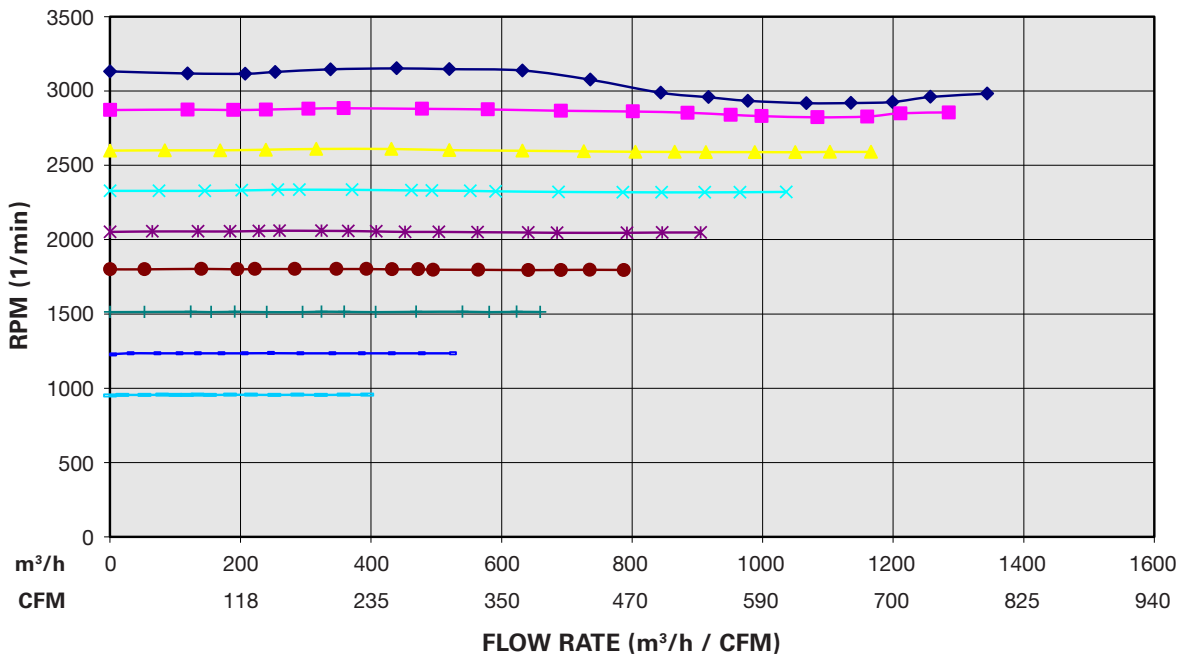

DESCRIPTION

1~ 110-120V / 50/60HZ / ME72 / 2933RPM / 118W / 1,47A

FLOW RATE CHART

MODEL 8EC

STATIC EFFICIENCY CHART

POWER CONSUMPTION

MODEL 8EC

CURRENT

SPEED CHART

MODEL 8EC

TOTAL EFFICIENCY CHART