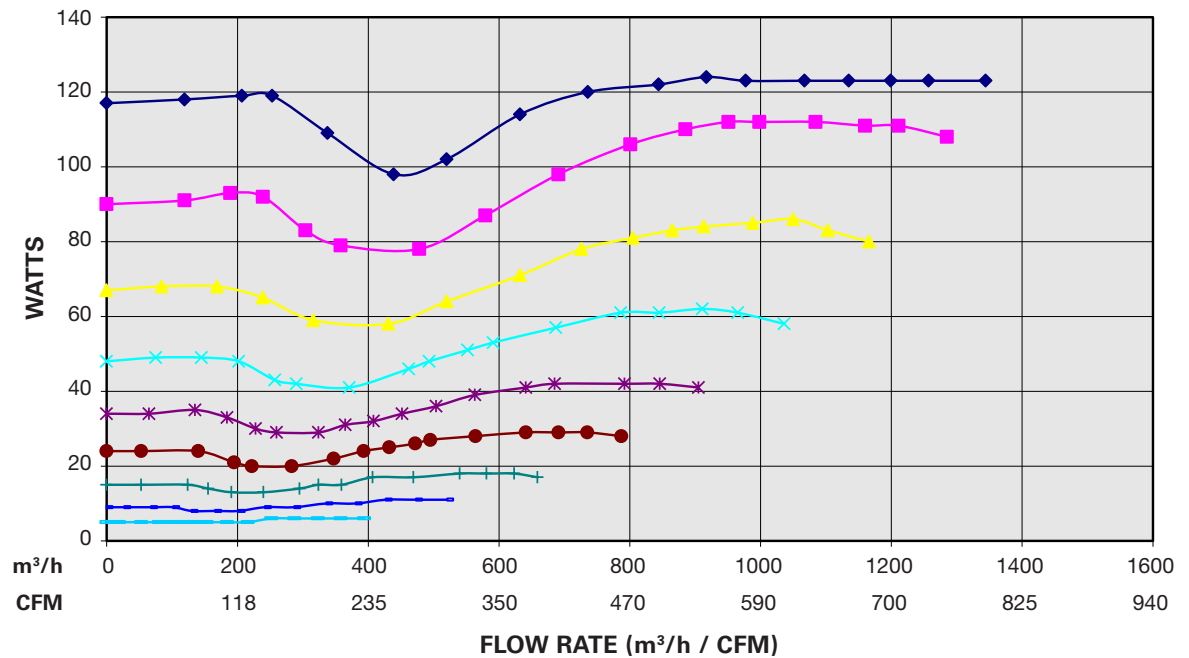

DESCRIPTION

1~ 110-120V / 50/60HZ / ME72 / 2933RPM / 118W / 1,47A

FLOW RATE CHART

MODEL 8EC

STATIC EFFICIENCY CHART

POWER CONSUMPTION

MODEL 8EC

CURRENT

SPEED CHART

MODEL 8EC

TOTAL EFFICIENCY CHART