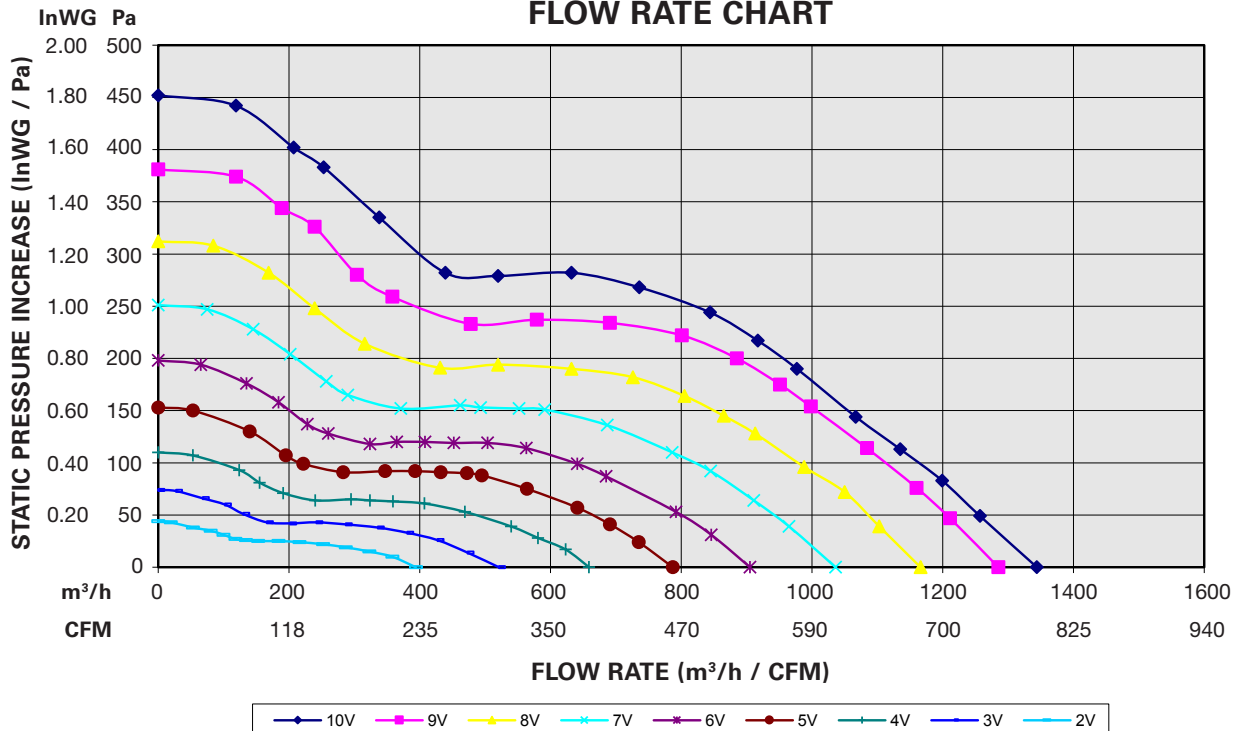

PHONE: (941) 739-0879
 FAX: (941) 739-0881
 www.mastervent.com

MODEL 8EC

Master Series

REFERENCE NUMBER: EM008EC01

AIR PERFORMANCE

f_N	[Hz]	60
U_N	[V]	120
Typ	Phases	1~
Safty	Class	I
P_{1N}	[W]	124
I_{max}	[A]	1.59
η_{FAN}	%	43.8
η_{totN}	%	50
t_{UN}	°C	
t_{FN}	°C	
t_U	°C	
t_F	°C	
ERP	2013	<125W
ERP	2015	<125W
LOT	2016	OK
LOT	2018	OK

DESCRIPTION

1~ 110-120V / 50/60HZ / ME72 / 2933RPM / 118W / 1,47A

FLOW RATE CHART

MODEL 8EC

STATIC EFFICIENCY CHART

POWER CONSUMPTION

MODEL 8EC

CURRENT

SPEED CHART

MODEL 8EC

TOTAL EFFICIENCY CHART