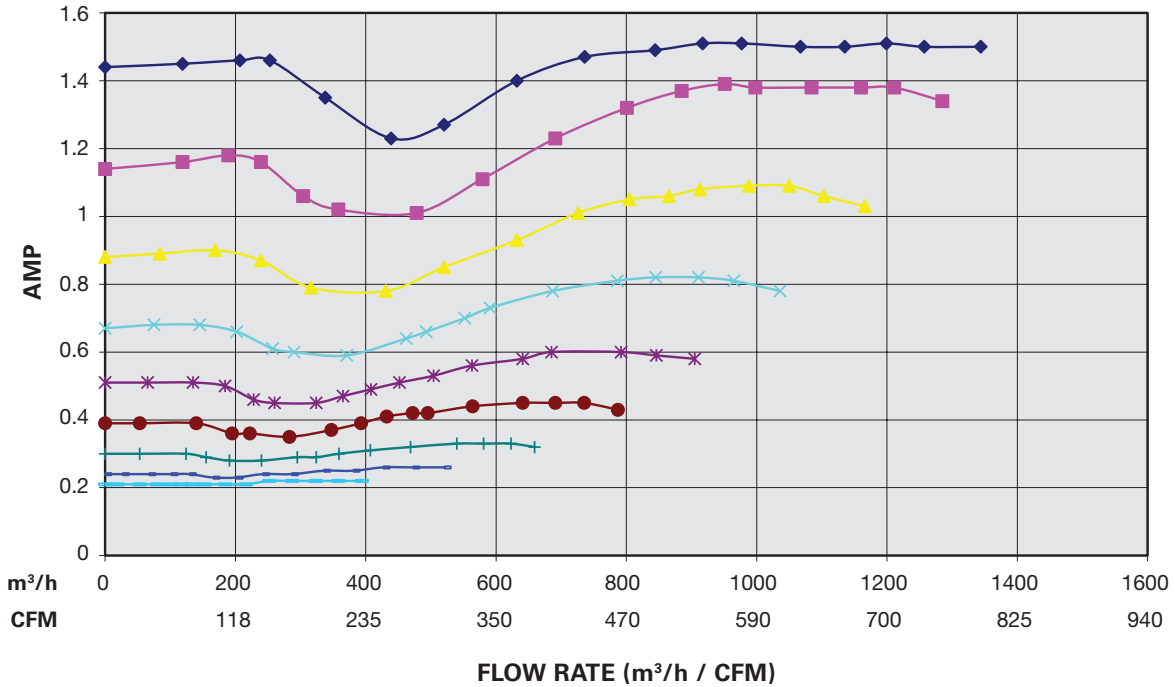

DESCRIPTION

1~ 110-120V / 50/60HZ / ME72 / 2933RPM / 118W / 1,47A

FLOW RATE CHART

MODEL 8EC

STATIC EFFICIENCY CHART

POWER CONSUMPTION

MODEL 8EC

CURRENT

SPEED CHART

MODEL 8EC

TOTAL EFFICIENCY CHART